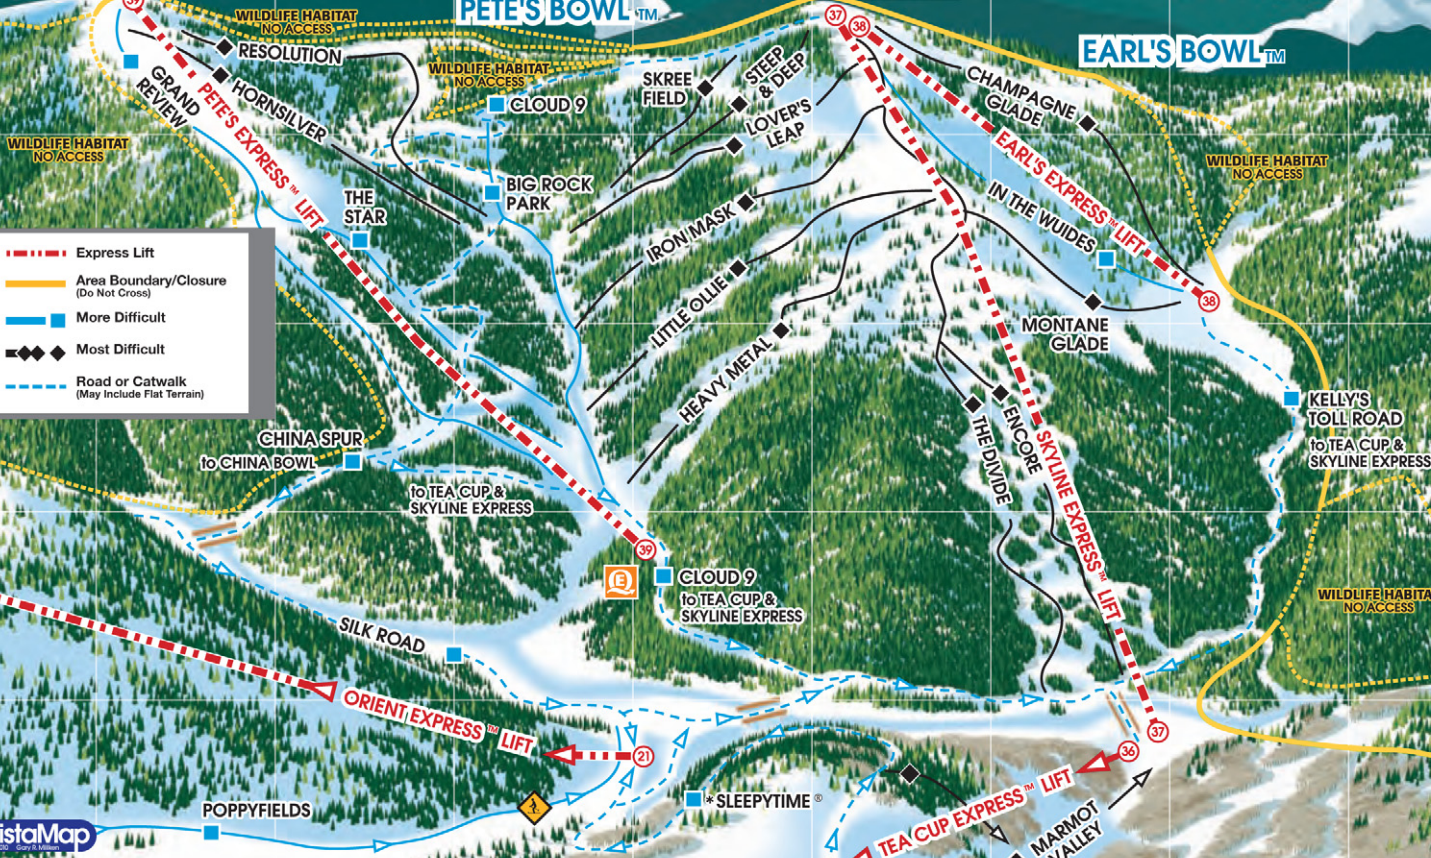

Blue Sky Basin™

ELEVATION
11,570'
3,527m

BELLE'S CAMP™ ELEVATION
11,480'
3,499m

PETE'S BOWL™

EARL'S BOWL™

BLUE SKY BASIN MAP KEY

- Express Lift
- Area Boundary/Closure (Do Not Cross)
- More Difficult
- Most Difficult
- Road or Catwalk (May Include Flat Terrain)