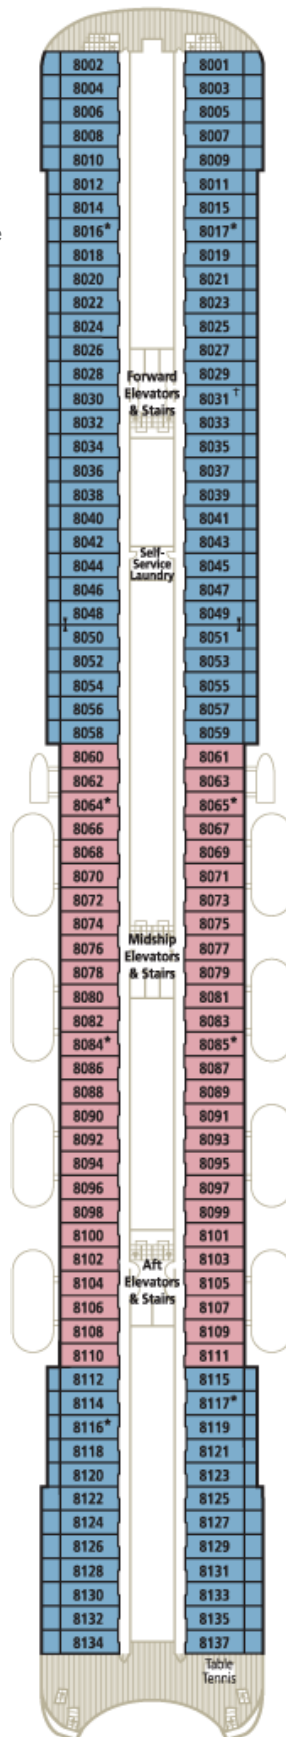

Deck 12 Sun

Deck 11 Lido

Deck 10 Penthouse

Stateroom Categories

- CP Crystal Penthouse with Verandah
- PS Penthouse Suite with Verandah
- PH Penthouse with Verandah

- * Third berth available; also available in all Penthouses (PH, PS and CP) on Deck 10
- + Staterooms for guests with disabilities (B and D have twin beds only and separate shower; PH does not include walk-in closet or bidet)
- ∩ Conectáveis

Deck 09 Seabreeze

Deck 08 Horizon

Stateroom Categories

■ A Deluxe Stateroom with Verandah

- * Third berth available; also available in all Penthouses (PH, PS and CP) on Deck 10
- + Staterooms for guests with disabilities (B and D have twin beds only and separate shower; PH does not include walk-in closet or bidet)
- ⌵ Conectáveis

Stateroom Categories

■ B Deluxe Stateroom with Verandah
■ E Deluxe Stateroom with large picture window (limited or extremely limited view)

- * Third berth available; also available in all Penthouses (PH, PS and CP) on Deck 10
- + Staterooms for guests with disabilities (B and D have twin beds only and separate shower; PH does not include walk-in closet or bidet)
- ⌵ Conectáveis

Deck 07 Promenade

Deck 06 Tiffany

Stateroom Categories

- C Deluxe Stateroom
- E Deluxe Stateroom with large picture window (limited or extremely limited view)

- * Third berth available; also available in all Penthouses (PH, PS and CP) on Deck 10
- + Staterooms for guests with disabilities (B and D have twin beds only and separate shower; PH does not include walk-in closet or bidet)
- ⌘ Conectáveis