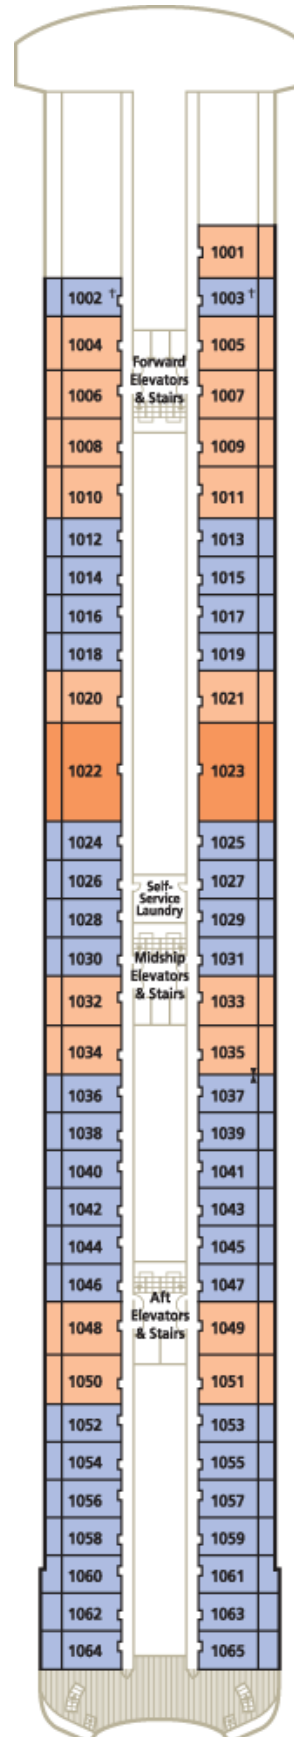

Deck 12 Sun

Deck 11 Lido

Deck 10 Penthouse

Stateroom Categories

- CP Crystal Penthouse with Verandah
- PS Penthouse Suite with Verandah
- PH Penthouse with Verandah

- * Third berth available; also available in all Penthouses (PH, PS and CP) on Deck 10
- + Staterooms for guests with disabilities (B and D have twin beds only and separate shower; PH does not include walk-in closet or bidet)
- ∩ Conectáveis

Deck 09 Seabreeze

Deck 08 Horizon

Stateroom Categories

■ A Deluxe Stateroom with Verandah

- * Third berth available; also available in all Penthouses (PH, PS and CP) on Deck 10
- + Staterooms for guests with disabilities (B and D have twin beds only and separate shower; PH does not include walk-in closet or bidet)
- ⌵ Conectáveis

Stateroom Categories

■ B Deluxe Stateroom with Verandah
■ E Deluxe Stateroom with large picture window (limited or extremely limited view)

- * Third berth available; also available in all Penthouses (PH, PS and CP) on Deck 10
- + Staterooms for guests with disabilities (B and D have twin beds only and separate shower; PH does not include walk-in closet or bidet)
- ⌵ Conectáveis

Deck 07 Promenade

Deck 06 Tiffany

Stateroom Categories

- C Deluxe Stateroom
- E Deluxe Stateroom with large picture window (limited or extremely limited view)

- * Third berth available; also available in all Penthouses (PH, PS and CP) on Deck 10
- + Staterooms for guests with disabilities (B and D have twin beds only and separate shower; PH does not include walk-in closet or bidet)
- ⌘ Conectáveis