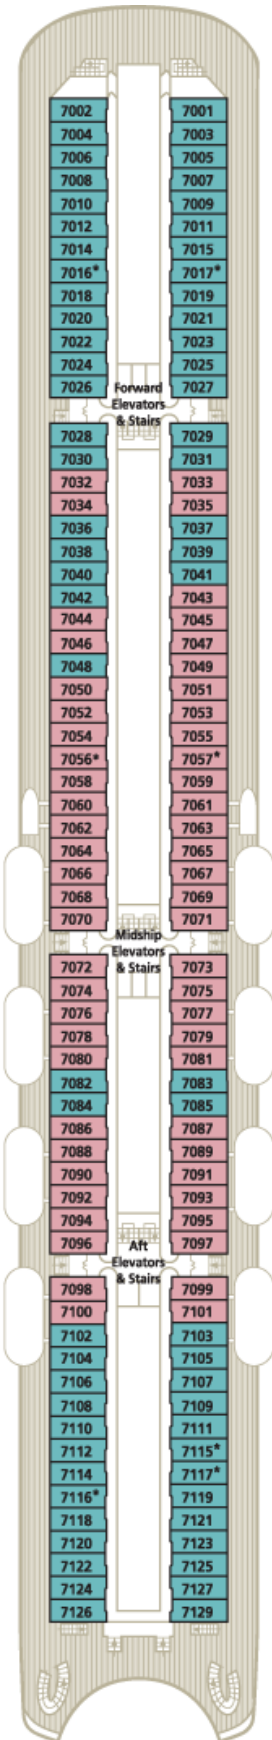

Deck 12 Sun

Deck 11 Lido

Deck 10 Penthouse

Stateroom Categories

- CP Crystal Penthouse with Verandah
- PS Penthouse Suite with Verandah
- PH Penthouse with Verandah

- * Third berth available; also available in all Penthouses (PH, PS and CP) on Deck 10
- + Staterooms for guests with disabilities (B and D have twin beds only and separate shower; PH does not include walk-in closet or bidet)
- ∩ Conectáveis

Deck 09 Seabreeze

Deck 08 Horizon

Stateroom Categories

■ A Deluxe Stateroom with Verandah

- * Third berth available; also available in all Penthouses (PH, PS and CP) on Deck 10
- + Staterooms for guests with disabilities (B and D have twin beds only and separate shower; PH does not include walk-in closet or bidet)
- ⌵ Conectáveis

Stateroom Categories

■ B Deluxe Stateroom with Verandah
■ E Deluxe Stateroom with large picture window (limited or extremely limited view)

- * Third berth available; also available in all Penthouses (PH, PS and CP) on Deck 10
- + Staterooms for guests with disabilities (B and D have twin beds only and separate shower; PH does not include walk-in closet or bidet)
- ⌵ Conectáveis

Deck 07 Promenade

Deck 06 Tiffany

Stateroom Categories

- C Deluxe Stateroom
- E Deluxe Stateroom with large picture window (limited or extremely limited view)

- * Third berth available; also available in all Penthouses (PH, PS and CP) on Deck 10
- + Staterooms for guests with disabilities (B and D have twin beds only and separate shower; PH does not include walk-in closet or bidet)
- ⌘ Conectáveis