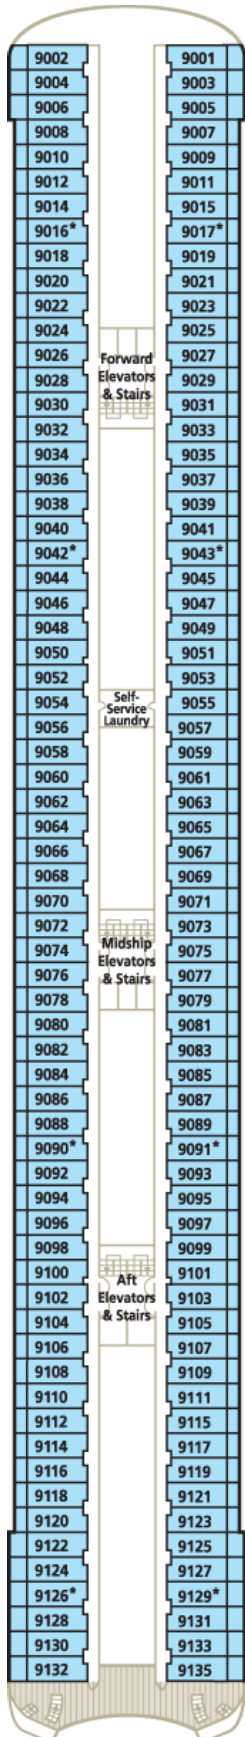

Deck 12 Sun

Deck 11 Lido

Deck 10 Penthouse

Stateroom Categories

- CP Crystal Penthouse with Verandah
- PS Penthouse Suite with Verandah
- PH Penthouse with Verandah

- * Third berth available; also available in all Penthouses (PH, PS and CP) on Deck 10
- + Staterooms for guests with disabilities (B and D have twin beds only and separate shower; PH does not include walk-in closet or bidet)
- ∩ Conectáveis

Deck 09 Seabreeze

Deck 08 Horizon

Stateroom Categories

■ A Deluxe Stateroom with Verandah

- * Third berth available; also available in all Penthouses (PH, PS and CP) on Deck 10
- + Staterooms for guests with disabilities (B and D have twin beds only and separate shower; PH does not include walk-in closet or bidet)
- ⌵ Conectáveis

Stateroom Categories

■ B Deluxe Stateroom with Verandah
■ E Deluxe Stateroom with large picture window (limited or extremely limited view)

- * Third berth available; also available in all Penthouses (PH, PS and CP) on Deck 10
- + Staterooms for guests with disabilities (B and D have twin beds only and separate shower; PH does not include walk-in closet or bidet)
- ⌵ Conectáveis

Deck 07 Promenade

Deck 06 Tiffany

Stateroom Categories

- C Deluxe Stateroom
- E Deluxe Stateroom with large picture window (limited or extremely limited view)

- * Third berth available; also available in all Penthouses (PH, PS and CP) on Deck 10
- + Staterooms for guests with disabilities (B and D have twin beds only and separate shower; PH does not include walk-in closet or bidet)
- ⌘ Conectáveis